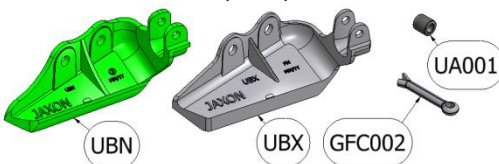

JAXON®

NOW ACCEPTING
CREDIT CARDS!

PHONE/FAX: 866-379-2009

WWW.JAXONUSA.COM

3714 UNION STREET
MINERAL RIDGE, OH 44440

UNIVERSAL REPLACEMENT GUIDE

UE2 and UE3

For use on any cars conforming to S-131 with standard draft gear and E style couplers. UE3 can be installed while cars are coupled together

Interchanges with

SA	U-54
EZ-SA	U-56
R-54	FL-4265
R-56	Unirod
	FL-4265

UE54 and UE56

For use on any cars conforming to S-131 with standard draft gear and E style couplers

Style 1

For use on any cars conforming to S-134 with standard draft gear

Interchanges with

1A and 1-T

Available Brackets

For use with UE2, UE3, UE54 and UE56

For use with the UE1

Style 1 (Various sizes)

M-961 Standard