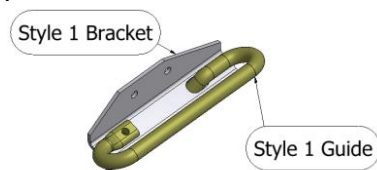

Interchanges with

SA	U-54
EZ-SA	U-56
R-54	FL-4265
R-56	Unirod
	FL-4265

UE54 and UE56

For use on any cars conforming to S-131 with standard draft gear and E style couplers

Style 1

For use on any cars conforming to S-134 with standard draft gear

Interchanges with

1A and 1-T

Available Brackets

For use with UE2, UE3, UE54 and UE56

For use with the UE1

Style 1 (Various sizes)

M-961 Standard