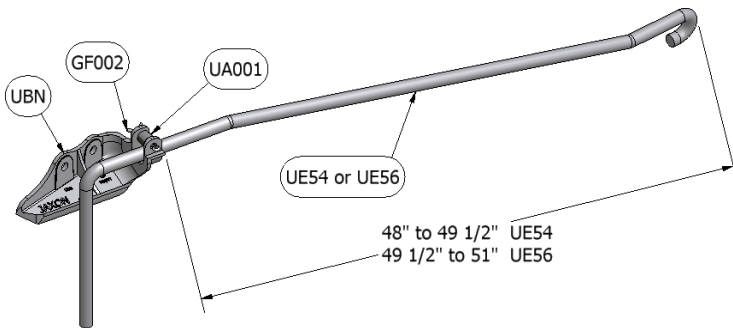

JAXON®

NOW ACCEPTING
CREDIT CARDS!

PHONE/FAX: 866-379-2009

WWW.JAXONUSA.COM

3714 UNION STREET
MINERAL RIDGE, OH 44440

UNIVERSAL REPLACEMENT GUIDE

UE2 and UE3

For use on any cars conforming to S-131 with standard draft gear and E style couplers. UE3 can be installed while cars are coupled together

Interchanges with

SA	U-54
EZ-SA	U-56
R-54	FL-4265
R-56	Unirod
	FL-4265

UE54 and UE56

For use on any cars conforming to S-131 with standard draft gear and E style couplers

Style 1

For use on any cars conforming to S-134 with standard draft gear

Interchanges with

1A and 1-T

Available Brackets

For use with UE2, UE3, UE54 and UE56

For use with the UE1

Style 1 (Various sizes)

M-961 Standard