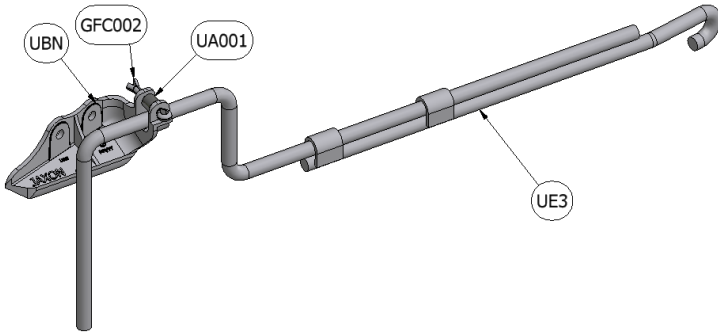

JAXON®

NOW ACCEPTING
CREDIT CARDS!

PHONE/FAX: 866-379-2009

WWW.JAXONUSA.COM

3714 UNION STREET
MINERAL RIDGE, OH 44440

UNIVERSAL REPLACEMENT GUIDE

UE2 and UE3

For use on any cars conforming to S-131 with standard draft gear and E style couplers. UE3 can be installed while cars are coupled together

Interchanges with

SA	U-54
EZ-SA	U-56
R-54	FL-4265
R-56	Unirod
	FL-4265

UE54 and UE56

For use on any cars conforming to S-131 with standard draft gear and E style couplers

Style 1

For use on any cars conforming to S-134 with standard draft gear

Interchanges with

1A and 1-T

Available Brackets

For use with UE2, UE3, UE54 and UE56

For use with the UE1

Style 1 (Various sizes)

M-961 Standard