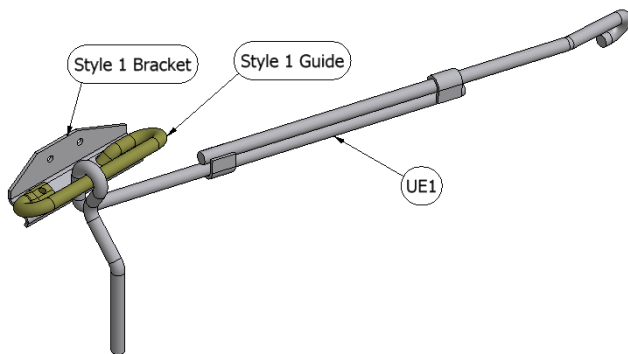

JAXON®

NOW ACCEPTING
CREDIT CARDS!

PHONE/FAX: 866-379-2009

WWW.JAXONUSA.COM

3714 UNION STREET
MINERAL RIDGE, OH 44440

UNIVERSAL REPLACEMENT GUIDE

UE2 and UE3

For use on any cars conforming to S-131 with standard draft gear and E style couplers. UE3 can be installed while cars are coupled together

Interchanges with

SA	U-54
EZ-SA	U-56
R-54	FL-4265
R-56	Unirod
	FL-4265

UE54 and UE56

For use on any cars conforming to S-131 with standard draft gear and E style couplers

Style 1

For use on any cars conforming to S-134 with standard draft gear

Interchanges with

1A and 1-T

Available Brackets

For use with UE2, UE3, UE54 and UE56

For use with the UE1

Style 1 (Various sizes)

M-961 Standard